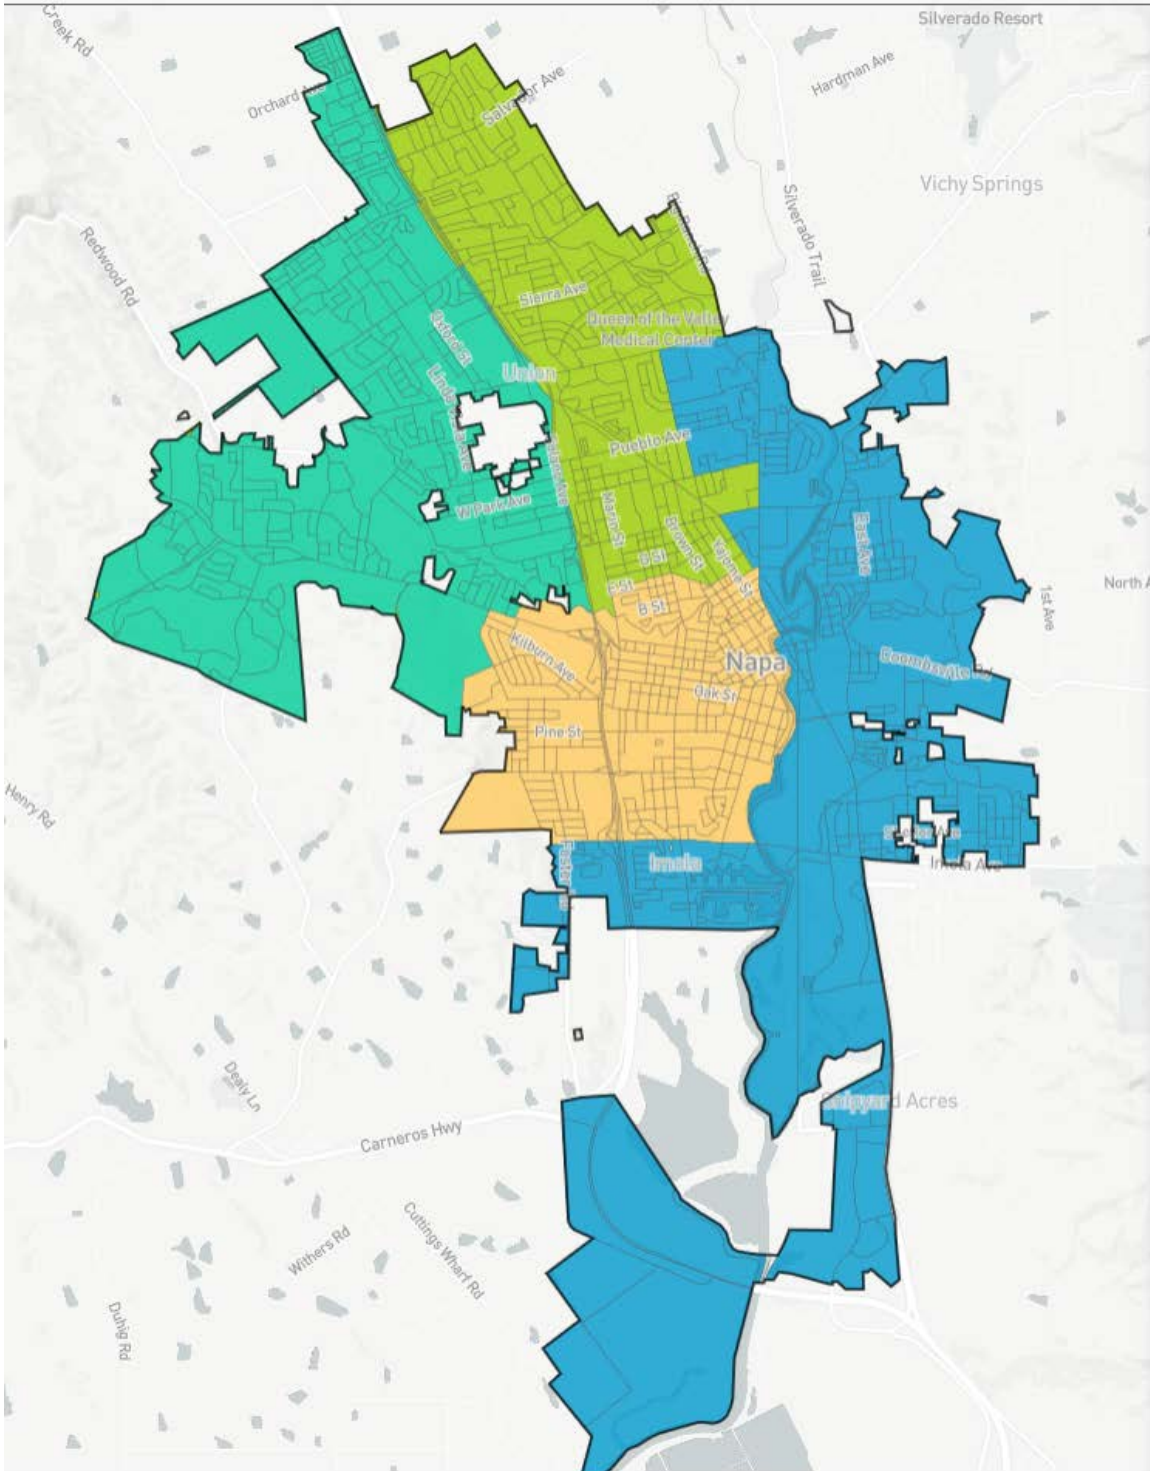

From: [H Bailie](#)
To: [Districts](#)
Subject: District Map Submission
Date: Sunday, March 08, 2020 6:22:35 PM

[EXTERNAL]

To whom it may concern,

The community workshops were great today at McPherson and St. John's.

It would have been helpful to have demographic data per neighborhood that showed a breakdown of ethnicity, income and home owners vs. renters. To answer #4 from the worksheet: **These are very important markers for determining districts and ensuring equitable representation for all City of Napa residents.**

I am submitting to you a link to an online map I created using the districtr.org platform: <https://districtr.org/edit/2919>

I was able to use the "data layer" and at least draw that map with ethnic boundaries in mind. I would very much like to see one or two districts in our community with great representation of hispanic and low-income residents, as they deserve a voice, too!

Thank you for your consideration and for allowing the people to be a part of the process.

Respectfully,

Bailie

Heather Bailie

Napa, Ca 94558

▼ **Racial Balance**

COMPARE

WITH